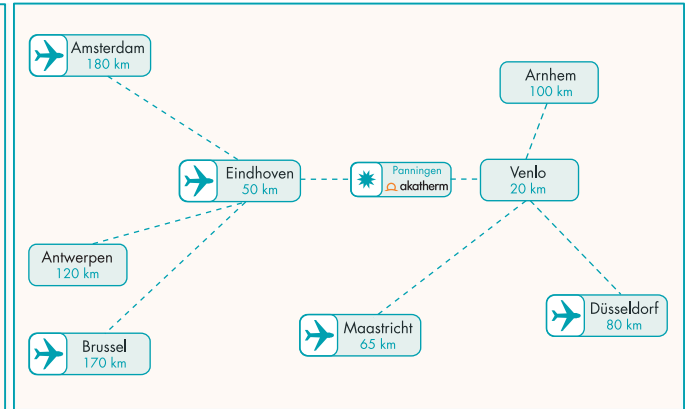

# The road to Akatherm BV

- From **Venlo/Duisburg/Düsseldorf**:  
A67 in the direction of Eindhoven, take exit 38 'Helden - Ysselstein'.  
At the first traffic light to the left.  
At the second traffic light straight ahead.  
At the third traffic light to the right.  
Straight ahead to the second roundabout, there turn to the left.  
After 200 mts Akatherm is located on your right side.
- From **Eindhoven/Antwerp, Tilburg/'s-Hertogenbosch**:  
A67 in the direction of Venlo, take exit 38 'Helden - Maasbree - Sevenum'.  
At the first and second traffic lights to the right.  
Straight ahead to the second roundabout, there turn to the left.  
After 200 mts Akatherm is located on your right side.