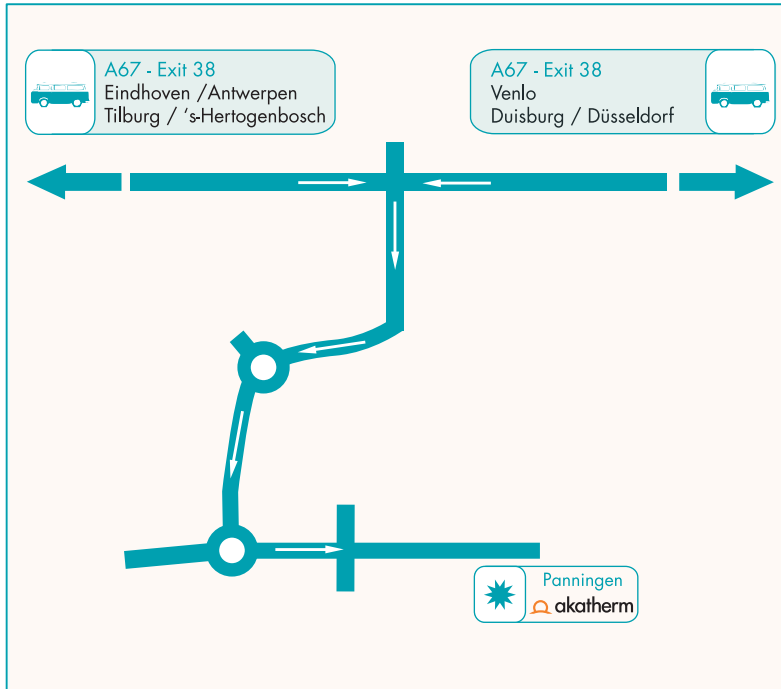

# The road to Akatherm BV

- From **Venlo/Duisburg/Düsseldorf**:  
A67 in the direction of Eindhoven, take exit 38 'Helden - Ysselstein'.  
At the first traffic light to the left.  
At the second traffic light straight ahead.  
At the third traffic light to the right.  
Straight ahead to the second roundabout, there turn to the left.  
After 200 mts Akatherm is located on your right side.
- From **Eindhoven/Antwerp, Tilburg/'s-Hertogenbosch**:  
A67 in the direction of Venlo, take exit 38 'Helden - Maasbree - Sevenum'.  
At the first and second traffic lights to the right.  
Straight ahead to the second roundabout, there turn to the left.  
After 200 mts Akatherm is located on your right side.