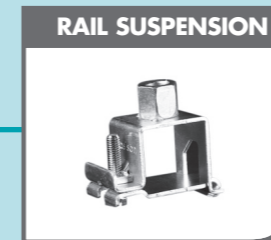

info@akatherm.nl
www.akatherm.com

an *OAliaxis* company

 **akatherm**

Expiring fixing system

Fixing system *new*

Art.Nr.	Description
70000A	Akasison rail (30x30 mm)

Art.Nr.	Description
700005	Akasison rail 5 m (30x30 mm) For 40-200 mm brackets
700007	Akasison rail 5 m (41x41 mm) For 250, 315 mm brackets

Art.Nr.	Description
700010	Akasison rail connector (30x30 mm)

Art.Nr.	Description
700015	Akasison rail connector

Art.Nr.	Description
700020	Rail suspension (30x30 mm)

Art.Nr.	Description
700025	Akasison rail suspension (30x30 mm)
700027	Akasison rail suspension (41x41 mm)